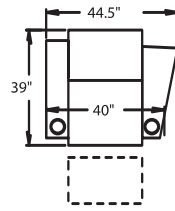

5200 - Straight Arm RF, WAW®, TM®, Rec
5201 - Straight Arm RF, WAW®, PR®, Rec
H. 41" W. 32.5" OD. 39"

5300 - Straight Arm LF, WAW®, TM®, Rec
5301 - Straight Arm LF, WAW®, PR®, Rec
H. 41" W. 32.5" OD. 39"

5400 - Armless, WAW®, TM®, Rec
5401 - Armless, WAW®, PR®, Rec
H. 41" W. 25" OD. 39"

CURVED

5240 - LF Wedge Arm/RF Straight Arm, WAW®, TM®, Rec
5241 - LF Wedge Arm/RF Straight Arm, WAW®, PR®, Rec
H. 41" W. 44.5" OD. 39"

5340 - Wedge Arm RF/LF Straight Arm, WAW®, TM®, Rec
5341 - Wedge Arm RF/LF Straight Arm, WAW®, PR®, Rec
H. 41" W. 44.5" OD. 39"

5440 - Wedge Arm RF, WAW®, TM®, Rec
5441 - Wedge Arm RF, WAW®, PR®, Rec
H. 41" W. 37" OD. 39"

WAW® = Wallaway®
TM® = TouchMotion®
PR® = PowerRecline®
REC = Recliner

41" BACK HEIGHT ON MOTION PIECES

3900 RECLINER
3901 POWER RECLINE

5420 ARMLESS RECLINER
5421 ARMLESS POWER RECLINE

5300 LF ARM RECLINER
5301 LF ARM POWER RECLINE