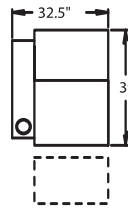

5200 - Straight Arm RF, WAW®, TM®, Rec
5201 - Straight Arm RF, WAW®, PR®, Rec
H. 41" W. 32.5" OD. 39"

5300 - Straight Arm LF, WAW®, TM®, Rec
5301 - Straight Arm LF, WAW®, PR®, Rec
H. 41" W. 32.5" OD. 39"

5340 - Wedge Arm RF/LF Straight Arm, WAW®, TM®, Rec
5341 - Wedge Arm RF/LF Straight Arm, WAW®, PR®, Rec
H. 41" W. 44.5" OD. 39"

5440 - Wedge Arm RF, WAW®, TM®, Rec
5441 - Wedge Arm RF, WAW®, PR®, Rec
H. 41" W. 37" OD. 39"

WAW® = Wallaway®
TM® = TouchMotion®
PR® = PowerRecline®
REC = Recliner

41" BACK HEIGHT ON MOTION PIECES

3900 RECLINER
3901 POWER RECLINE

5420 ARMLESS RECLINER
5421 ARMLESS POWER RECLINE

5300 LF ARM RECLINER
5301 LF ARM POWER RECLINE

5340 CONSOLE
5341 CONSOLE POWER RECLINE

5400 ARMLESS RECLINER
5401 ARMLESS POWER RECLINE

5440 CONSOLE
5441 CONSOLE POWER RECLINE

5200 RF ARM RECLINER
5201 RF ARM POWER RECLINE

5240 CONSOLE
5241 CONSOLE POWER RECLINE