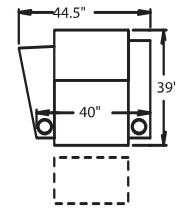

5200 - Straight Arm RF, WAW®, TM®, Rec
5201 - Straight Arm RF, WAW®, PR®, Rec
H. 41" W. 32.5" OD. 39"

5300 - Straight Arm LF, WAW®, TM®, Rec
5301 - Straight Arm LF, WAW®, PR®, Rec
H. 41" W. 32.5" OD. 39"

5400 - Armless, WAW®, TM®, Rec
5401 - Armless, WAW®, PR®, Rec
H. 41" W. 25" OD. 39"

CURVED

5240 - LF Wedge Arm/RF Straight Arm, WAW®, TM®, Rec
5241 - LF Wedge Arm/RF Straight Arm, WAW®, PR®, Rec
H. 41" W. 44.5" OD. 39"

WAW® = Wallaway®
TM® = TouchMotion®
PR® = PowerRecline®
REC = Recliner

41" BACK HEIGHT ON MOTION PIECES

3900 RECLINER
3901 POWER RECLINE

5420 ARMLESS RECLINER
5421 ARMLESS POWER RECLINE

5300 LF ARM RECLINER
5301 LF ARM POWER RECLINE

5340 CONSOLE
5341 CONSOLE POWER RECLINE

5400 ARMLESS RECLINER
5401 ARMLESS POWER RECLINE

5440 CONSOLE
5441 CONSOLE POWER RECLINE

5200 RF ARM RECLINER
5201 RF ARM POWER RECLINE

5240 CONSOLE
5241 CONSOLE POWER RECLINE