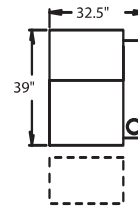

5200 RF ARM RECLINER
5201 RF ARM POWER RECLINE