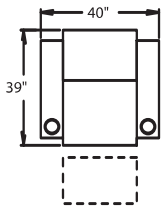

5200 - Straight Arm RF, WAW®, TM®, Rec
5201 - Straight Arm RF, WAW®, PR®, Rec
H. 41" W. 32.5" OD. 39"

5300 - Straight Arm LF, WAW®, TM®, Rec
5301 - Straight Arm LF, WAW®, PR®, Rec
H. 41" W. 32.5" OD. 39"

5400 - Armless, WAW®, TM®, Rec
5401 - Armless, WAW®, PR®, Rec
H. 41" W. 25" OD. 39"

CURVED

5240 - LF Wedge Arm/RF Straight Arm, WAW®, TM®, Rec
5241 - LF Wedge Arm/RF Straight Arm, WAW®, PR®, Rec
H. 41" W. 44.5" OD. 39"

5340 - Wedge Arm RF/LF Straight Arm, WAW®, TM®, Rec
5341 - Wedge Arm RF/LF Straight Arm, WAW®, PR®, Rec
H. 41" W. 44.5" OD. 39"

5440 - Wedge Arm RF, WAW®, TM®, Rec
5441 - Wedge Arm RF, WAW®, PR®, Rec
H. 41" W. 37" OD. 39"

WAW® = Wallaway®
TM® = TouchMotion®
PR® = PowerRecline®
REC = Recliner

41" BACK HEIGHT ON MOTION PIECES

3900 RECLINER
3901 POWER RECLINE

5420 ARMLESS RECLINER
5421 ARMLESS POWER RECLINE

5300 LF ARM RECLINER
5301 LF ARM POWER RECLINE