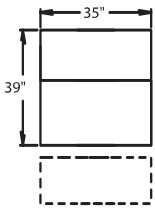

5200 - Straight Arm RF, WAW®, TM®, Rec
5201 - Straight Arm RF, WAW®, PR®, Rec
H. 41" W. 32.5" OD. 39"

5300 - Straight Arm LF, WAW®, TM®, Rec
5301 - Straight Arm LF, WAW®, PR®, Rec
H. 41" W. 32.5" OD. 39"

5400 - Armless, WAW®, TM®, Rec
5401 - Armless, WAW®, PR®, Rec
H. 41" W. 25" OD. 39"

CURVED

5240 - LF Wedge Arm/RF Straight Arm, WAW®, TM®, Rec
5241 - LF Wedge Arm/RF Straight Arm, WAW®, PR®, Rec
H. 41" W. 44.5" OD. 39"

5340 - Wedge Arm RF/LF Straight Arm, WAW®, TM®, Rec
5341 - Wedge Arm RF/LF Straight Arm, WAW®, PR®, Rec
H. 41" W. 44.5" OD. 39"

5440 - Wedge Arm RF, WAW®, TM®, Rec
5441 - Wedge Arm RF, WAW®, PR®, Rec
H. 41" W. 37" OD. 39"

WAW® = Wallaway®
TM® = TouchMotion®
PR® = PowerRecline®
REC = Recliner

41" BACK HEIGHT ON MOTION PIECES

3900 RECLINER
3901 POWER RECLINE

5420 ARMLESS RECLINER
5421 ARMLESS POWER RECLINE

5300 LF ARM RECLINER
5301 LF ARM POWER RECLINE