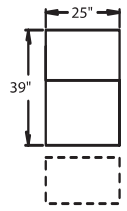

5400 ARMLESS RECLINER
5401 ARMLESS POWER RECLINE