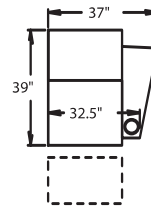

5400 ARMLESS RECLINER
5401 ARMLESS POWER RECLINE

5440 CONSOLE
5441 CONSOLE POWER RECLINE